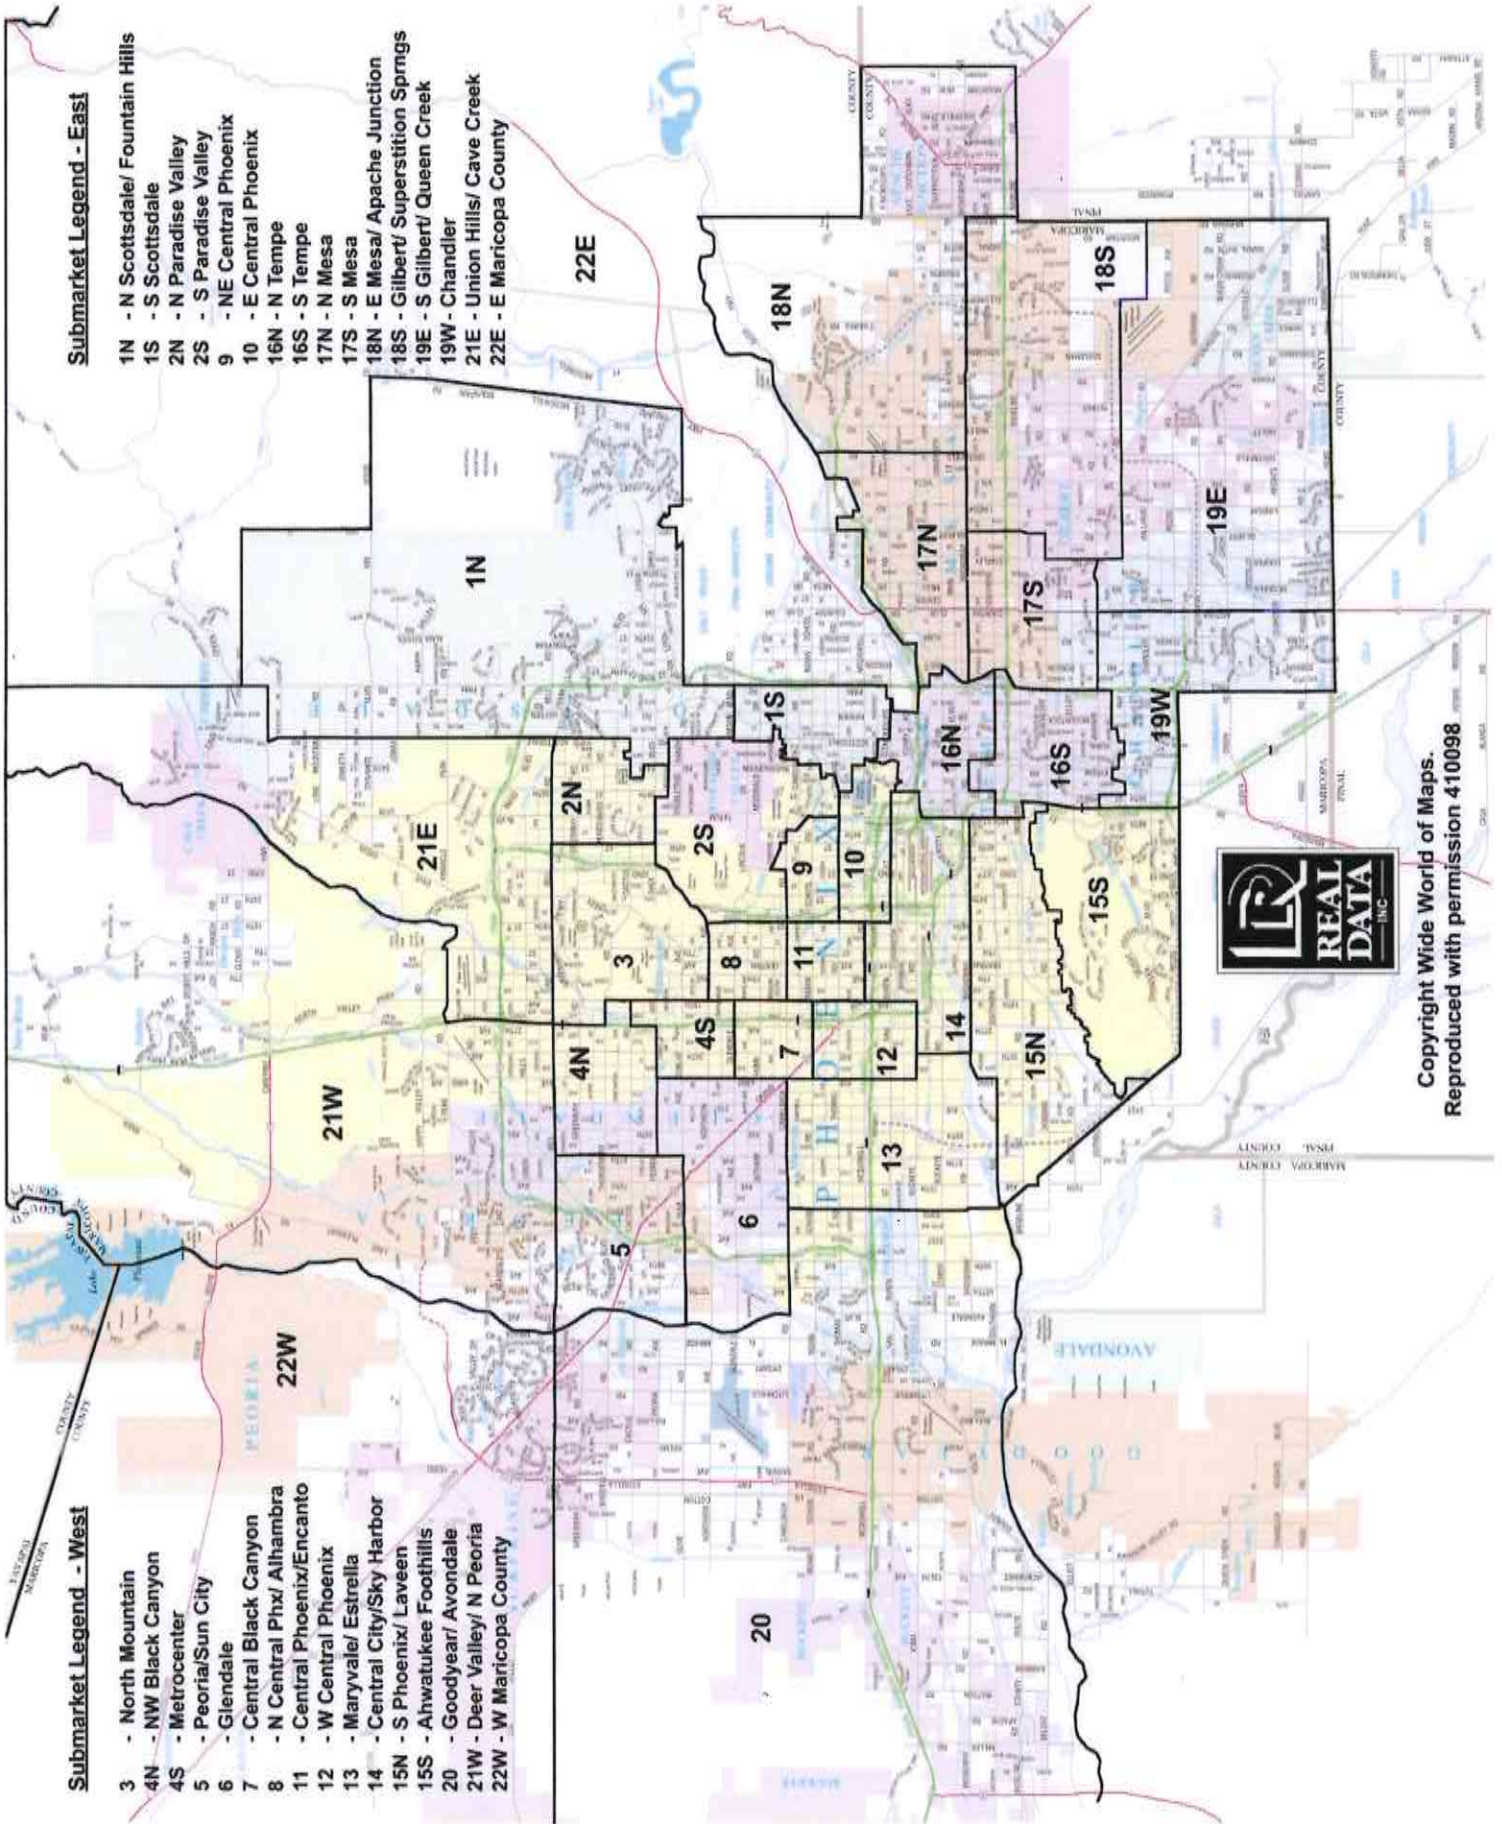

Submarket Legend - West

- 3 - North Mountain
- 4N - NW Black Canyon
- 4S - Metrocenter
- 5 - Peoria/Sun City
- 6 - Glendale
- 7 - Central Black Canyon
- 8 - N Central Phx/ Alhambra
- 11 - Central Phoenix/Encanto
- 12 - W Central Phoenix
- 13 - Maryvale/ Estrella
- 14 - Central City/Sky Harbor
- 15N - S Phoenix/ Laveen
- 15S - Ahwatukee Foothills
- 20 - Goodyear/ Avondale
- 21W - Deer Valley/ N Peoria
- 22W - W Maricopa County

Submarket Legend - East

- 1N - N Scottsdale/ Fountain Hills
- 1S - S Scottsdale
- 2N - N Paradise Valley
- 2S - S Paradise Valley
- 9 - NE Central Phoenix
- 10 - E Central Phoenix
- 16N - N Tempe
- 16S - S Tempe
- 17N - N Mesa
- 17S - S Mesa
- 18N - E Mesa/ Apache Junction
- 18S - Gilbert/ Superstition Springs
- 19E - S Gilbert/ Queen Creek
- 19W - Chandler
- 21E - Union Hills/ Cave Creek
- 22E - E Maricopa County

Copyright Wide World of Maps.
Reproduced with permission 410098